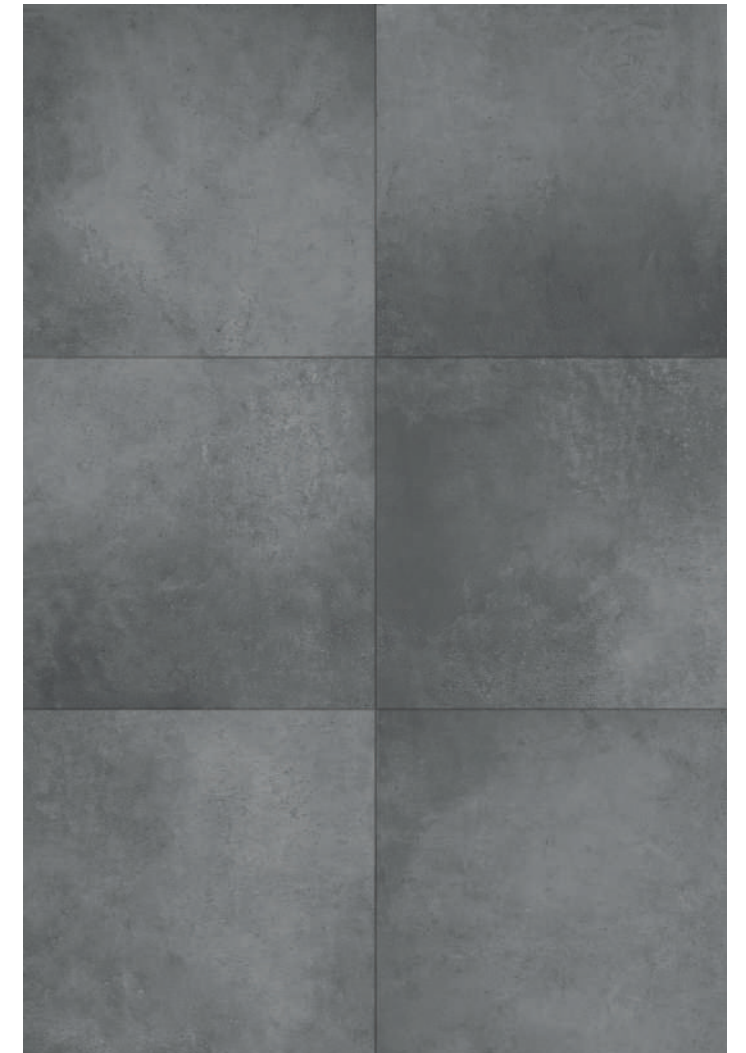

MARBLE&STONE LOOK

CONCRETE&RESIN LOOK

WOOD LOOK

WALL DESIGN

OUTDOOR SPACES

INFO

ultra solid **beige**

**303991 535** ■  
Ultra Solid Beige  
60x60 cm Rett.  
24"x24" Rect.  
≅ 20 mm R11