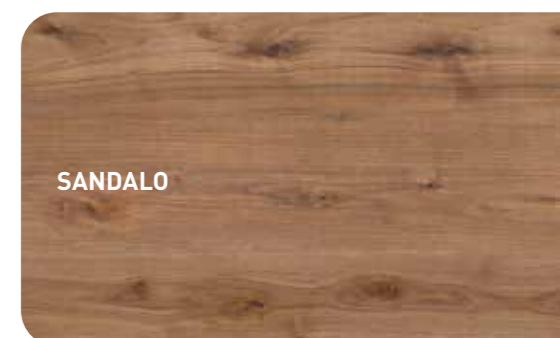

**30x122** 12"x48"  
RETTIFICATO RECTIFIED

**20x122** 8"x48"  
RETTIFICATO RECTIFIED

**15x60** 6"x24"  
RETTIFICATO RECTIFIED

VANIGLIA

CANNELLA

SANDALO

GELSOMINO

**SPESSORE THICKNESS**